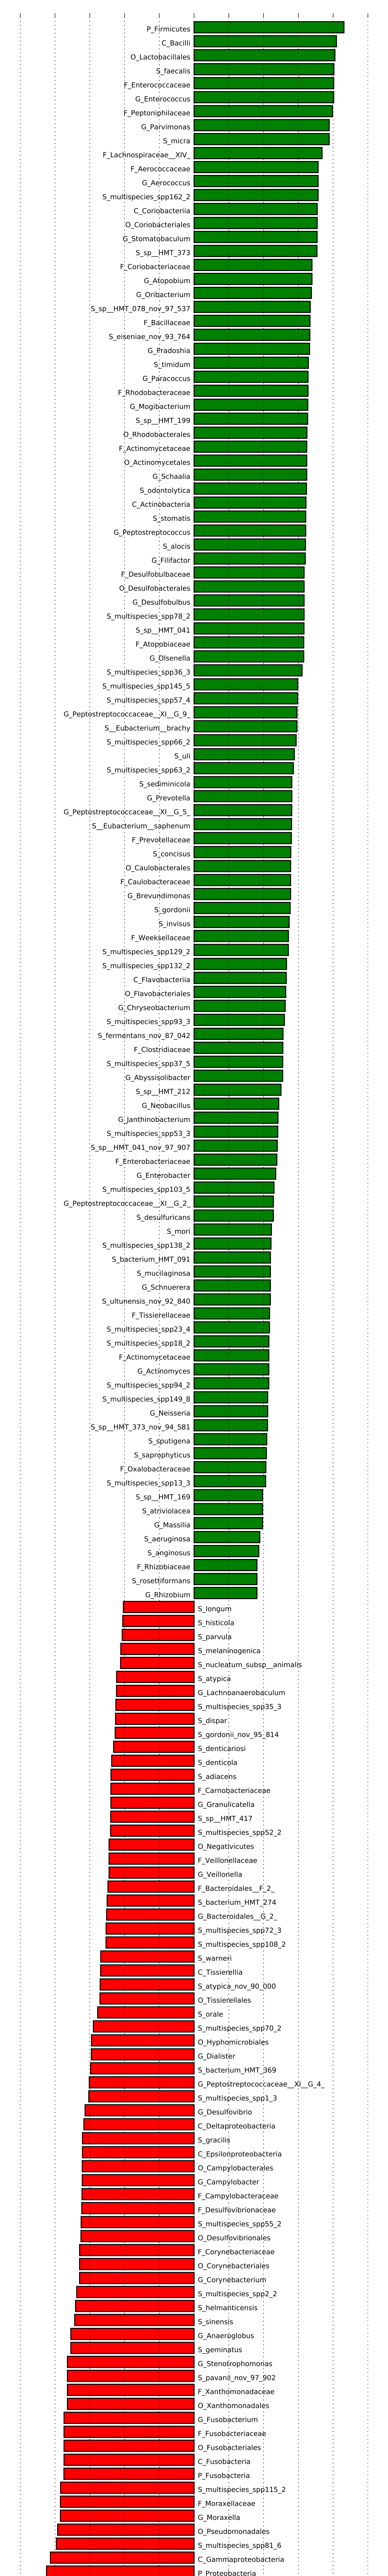

RC_NP_HPSign RC_NP_Rep

LDA SCORE (log 10)