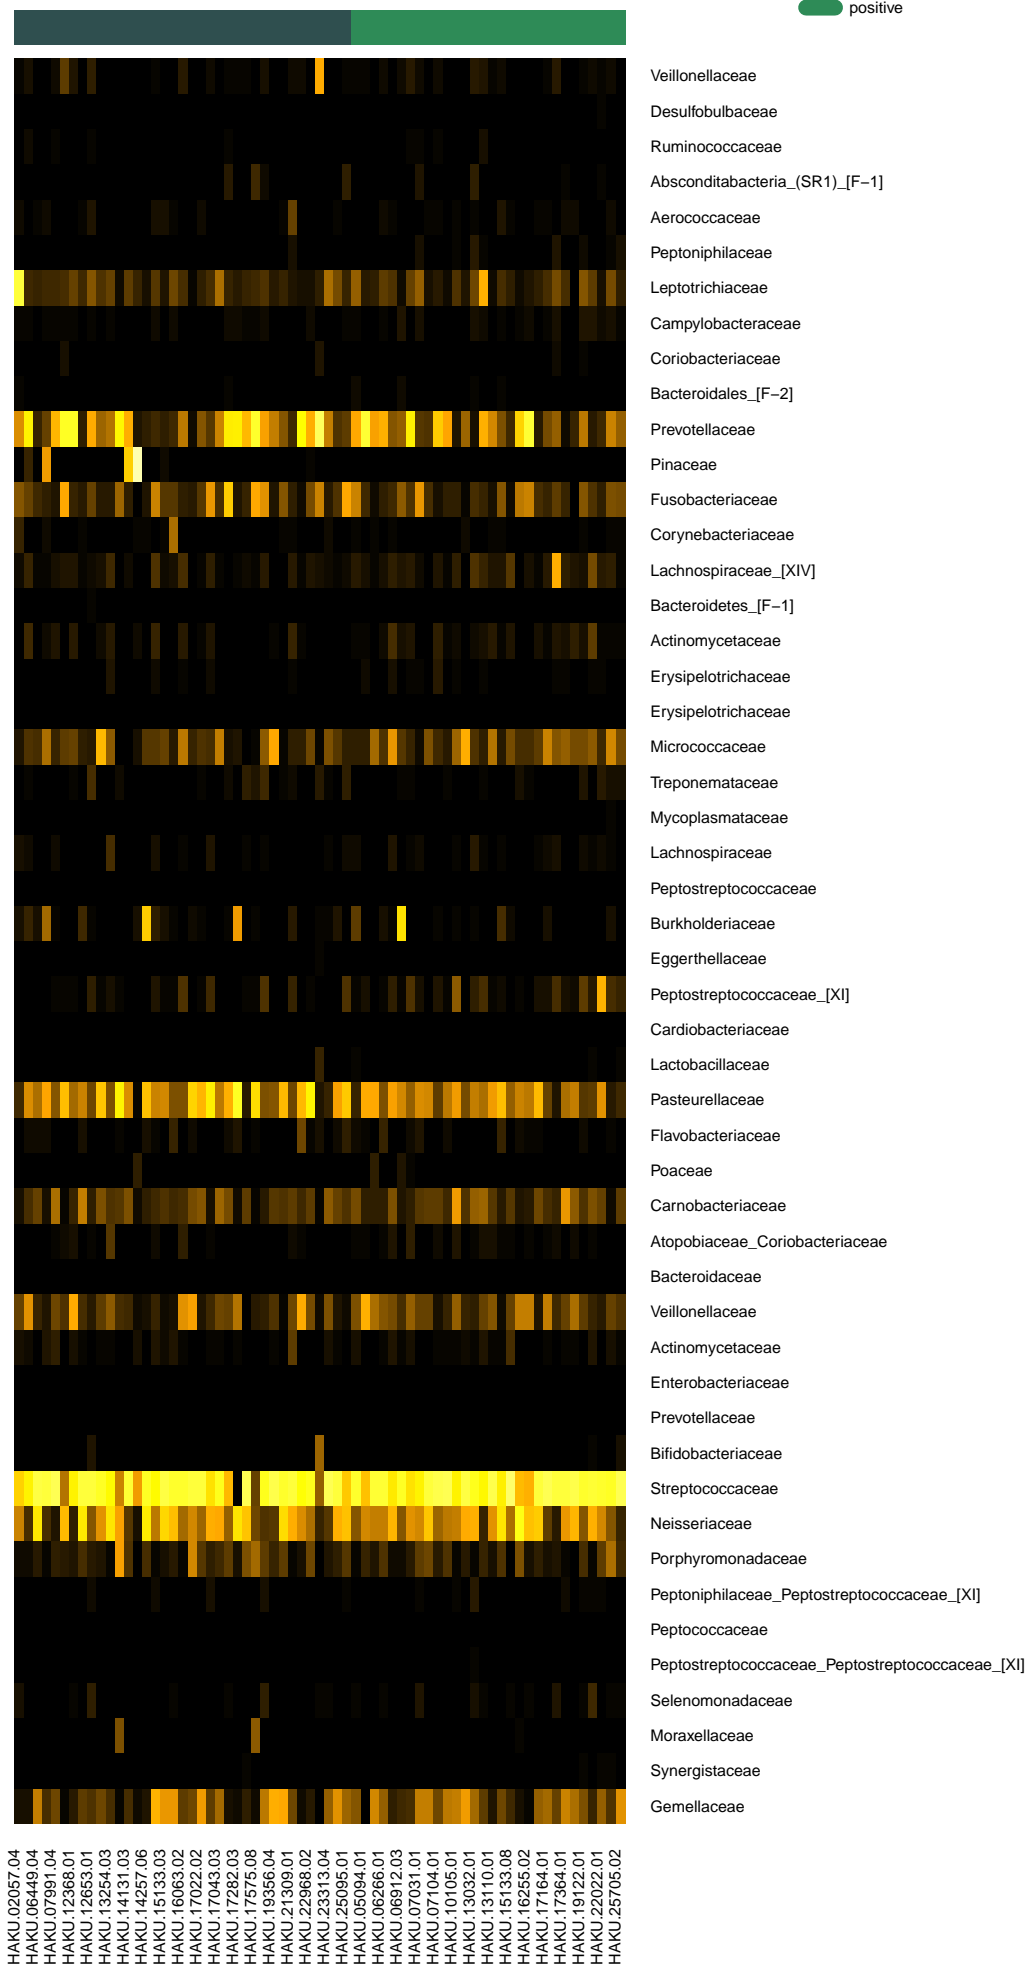

HIV_STATUS
 negative
 positive

Samples