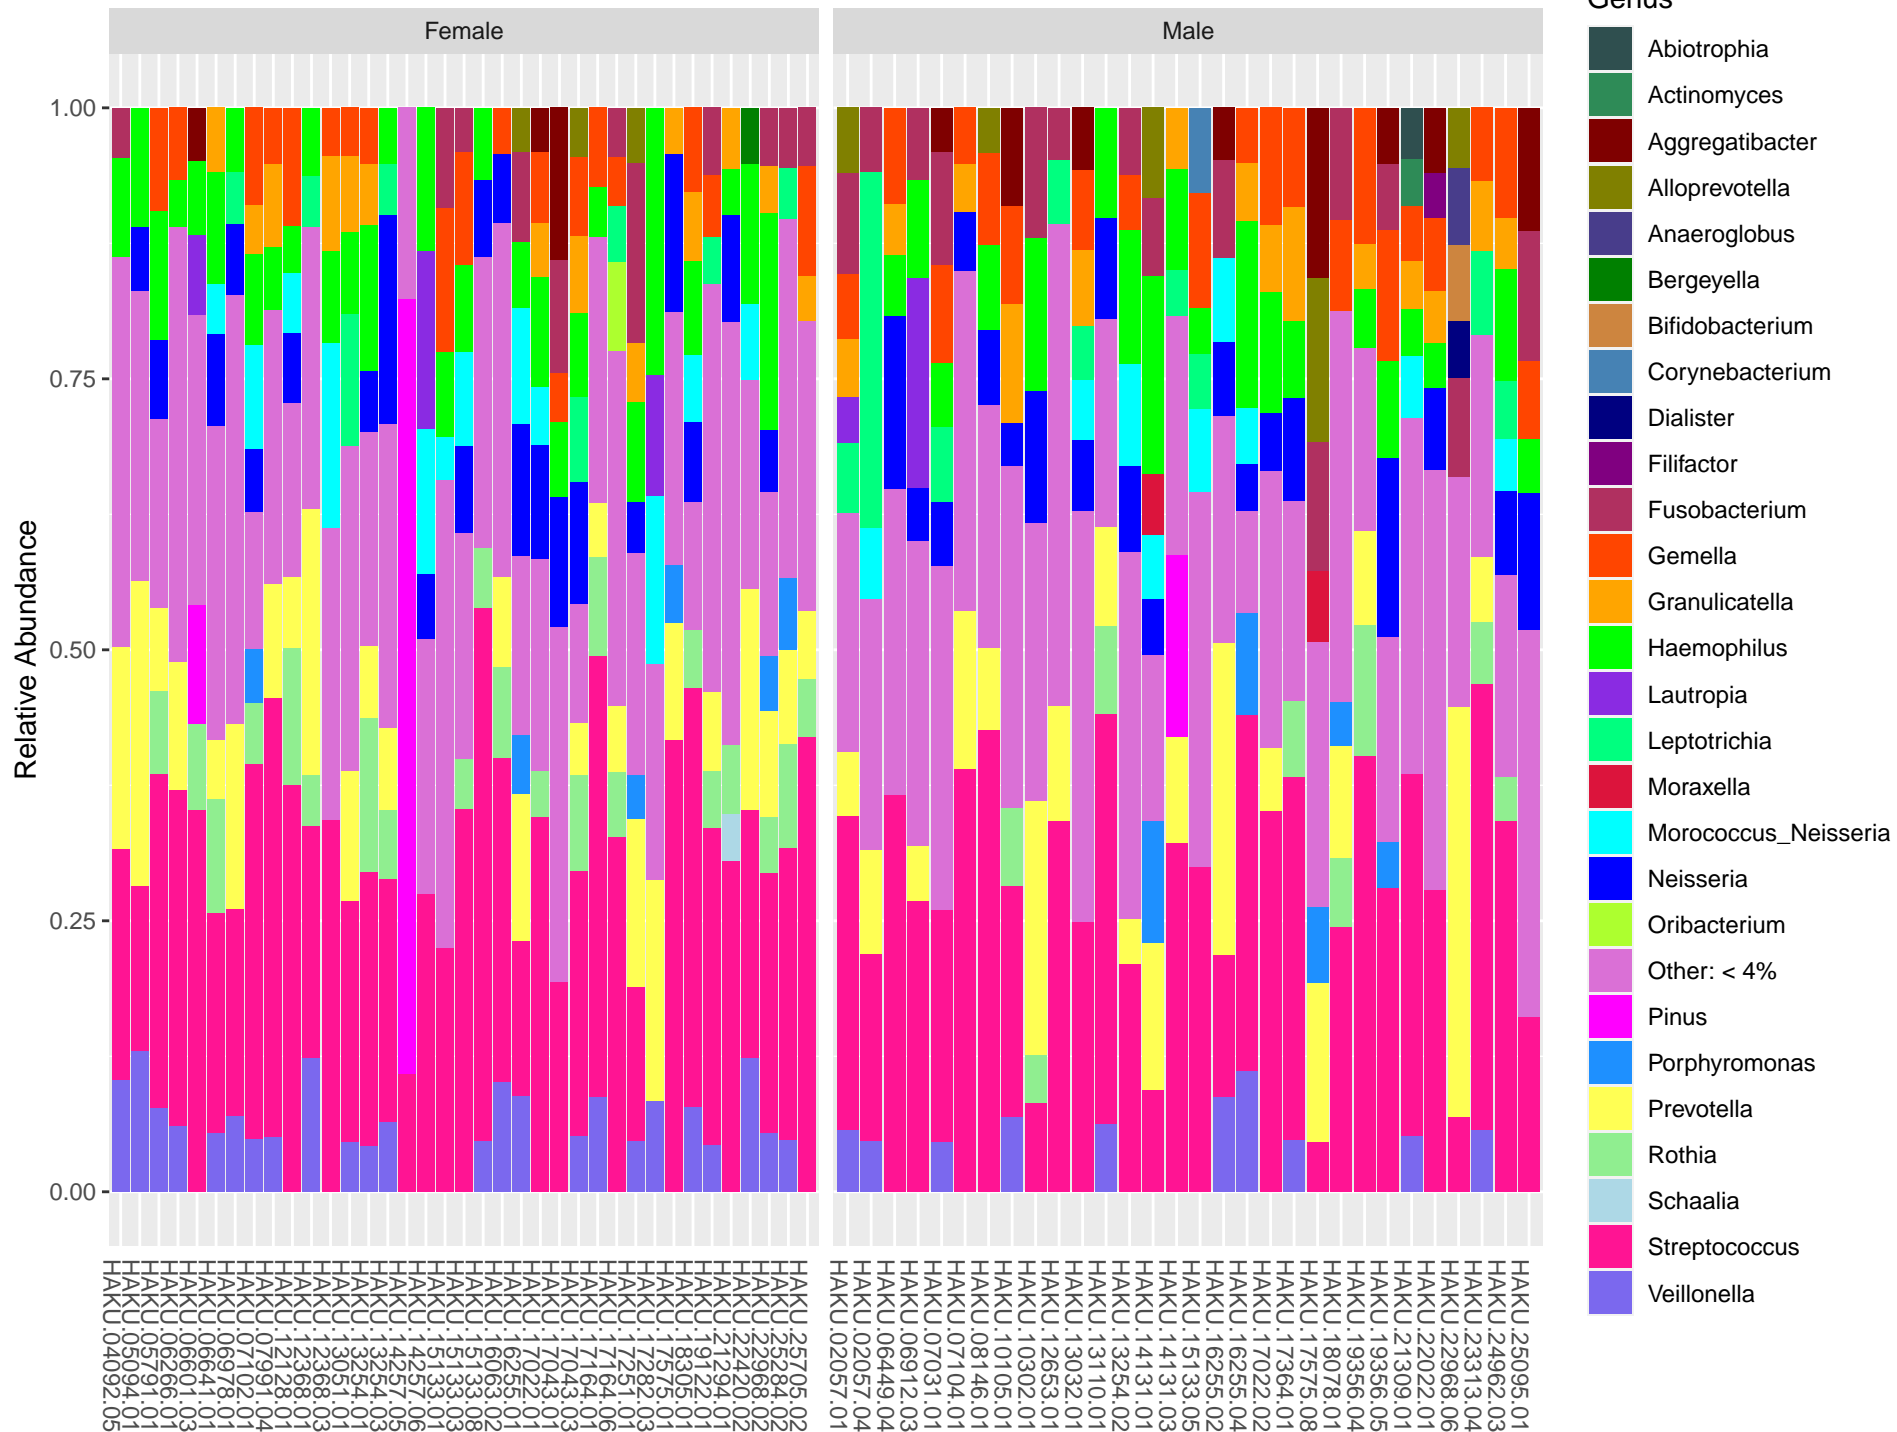

Top 27 genera bar plot

Sample