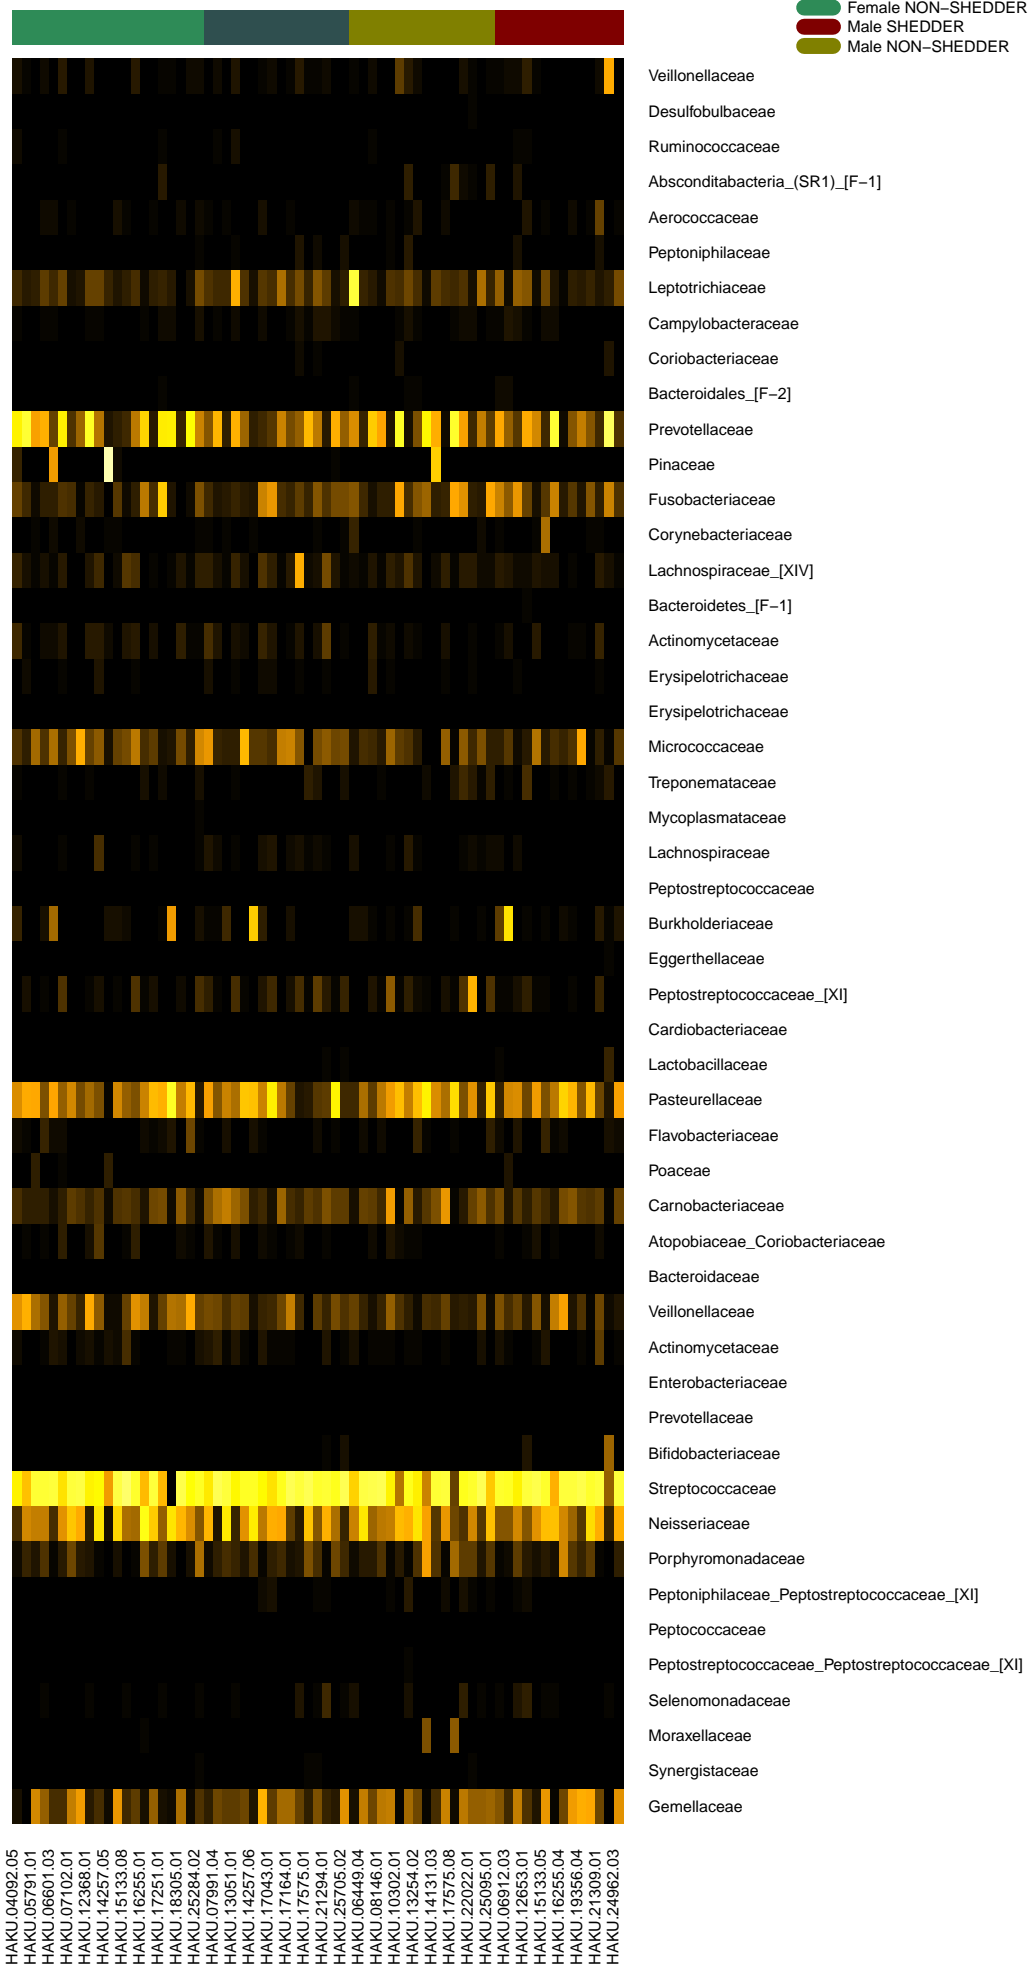

Gender\_Shedding  
 Female SHEDDER  
 Female NON-SHEDDER  
 Male SHEDDER  
 Male NON-SHEDDER

Family

HAKU\_04092.05  
 HAKU\_05791.01  
 HAKU\_06601.03  
 HAKU\_07102.01  
 HAKU\_12368.01  
 HAKU\_14257.05  
 HAKU\_15133.08  
 HAKU\_16255.01  
 HAKU\_17251.01  
 HAKU\_18305.01  
 HAKU\_25284.02  
 HAKU\_07991.04  
 HAKU\_13051.01  
 HAKU\_14257.06  
 HAKU\_17043.01  
 HAKU\_17164.01  
 HAKU\_17575.01  
 HAKU\_21294.01  
 HAKU\_25705.02  
 HAKU\_06449.04  
 HAKU\_08146.01  
 HAKU\_10302.01  
 HAKU\_13254.02  
 HAKU\_14131.03  
 HAKU\_17575.08  
 HAKU\_22022.01  
 HAKU\_25095.01  
 HAKU\_06912.03  
 HAKU\_12653.01  
 HAKU\_15133.05  
 HAKU\_16255.04  
 HAKU\_19356.04  
 HAKU\_21309.01  
 HAKU\_24982.03

Samples