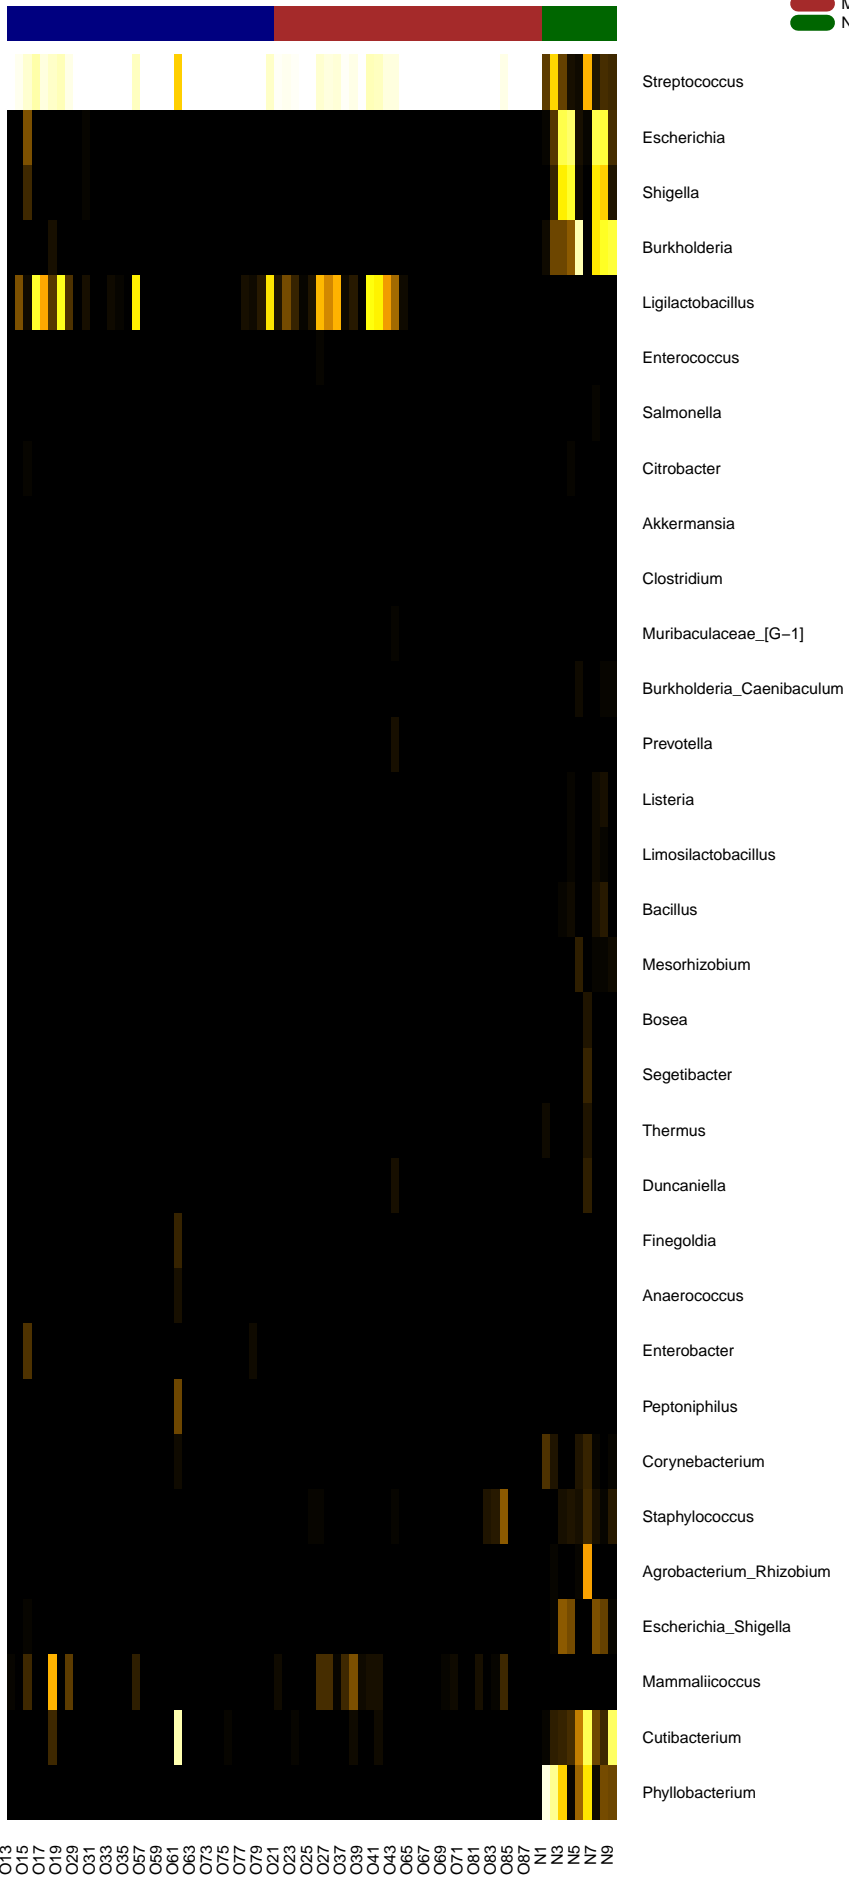

Gender
 F
 M
 Negative

Genus

Samples