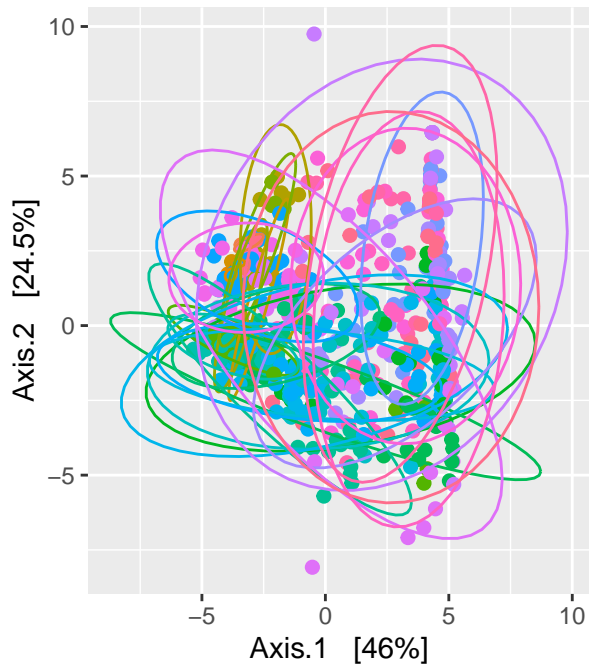

# PCoA CLR Plot with Aitchison(Euclidean) Distance Metric

PERMANOVA  $p = 0.001$

Group